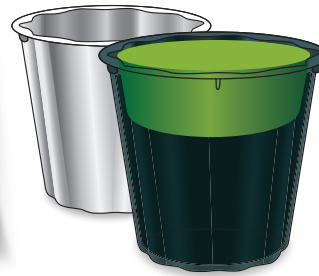

ITEM NO.	CASE PACK	DESCRIPTION
CV3U/36	36	3 x 7" Cemetery Vase w/ 4" Removable Spike - Green
MV13G/36	36	2 x 2 x 7.5" Memorial Vase Insert Tapered
MV13G/72	72	2 x 2 x 7.5" Memorial Vase Insert Tapered

ITEM NO.	CASE PACK	DESCRIPTION
CV8GU/24	24	4.4 x 12.7" Cemetery Vase w/ Permanent Spike - Green
MV8G/24	24	3.25 x 3.25 x 8" Memorial Vase Insert
MV8G/140	140	3.25 x 3.25 x 8" Memorial Vase Insert
PI432G/36	36	2 x 3 x 4" Floral Container Insert Tapered - Green

ITEM NO.	CASE PACK	DESCRIPTION
FNUS19U/36	36	4.25 x 12.25" Cemetery Vase w/ Permanent Spike - Green
PI432G/36	36	2 x 3 x 4" Floral Container Insert Tapered

ITEM NO.	CASE PACK	DESCRIPTION
CV12GU/24	24	4 x 8.8" Cemetery Vase w/FloraFōM & 4.5" Removable Spike - Green

# Containers & FōM Inserts

FōM is designed to fit firmly into container opening.

Leaves room in the bottom for weighting materials like rocks, sand, or cement.

ITEM NO.	CASE PACK	DESCRIPTION
FNUS700 GRNU/12	12	9 x 9" Floral Design Container - Green
FNUS700WHU/12	12	9 x 9" Floral Design Container - White
PI39GUS700/9	9	3 x 7.25 x 8" Floral Container Insert - Green