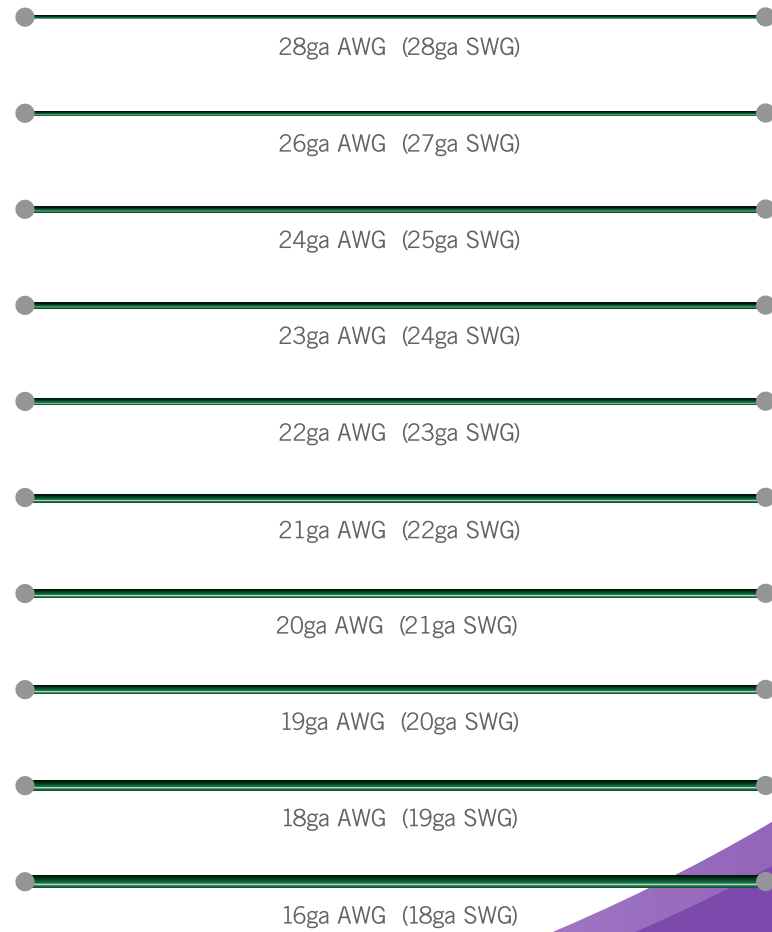

18" Florist Wire - Green (Enameled)

For use with fresh, silk and dried flowers.

FLORACRAFT®

Floral Wire Size Reference Guide

FloraCraft® offers floral wire in a variety of lengths and sizes for creating unique bouquets and arrangements. Use netting to secure arrangements in containers, foldable easels to showcase wreaths and decorations, and paddle or spooled wire to wrap bouquets with a better grip. Floral wire is great for fresh, dry or silk flower arrangements.

Easels, Heavy Duty - Green
provides a strong foundation for over-sized floral arrangements, picture frames and other hefty items

Easels - Green
perfect for presenting floral arrangements, wreaths, photo frames, award plaques, and more

Spoiled Wire - Green (Enameled)
used to tie floral stems together, strengthen and reinforce delicate or weak stems, or attach stems to wreath forms, floral crowns and garlands

Greening Pins - Bright
used to arrange flowers, moss or other cover foliage