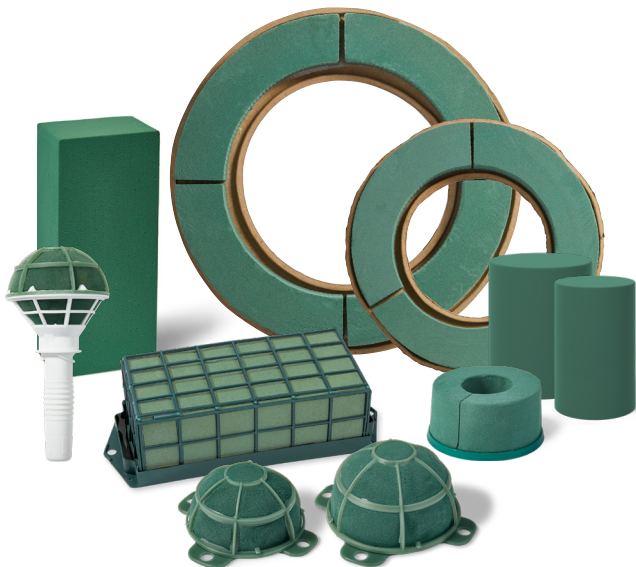

FLORACRAFT.

Fresh for *Designing*

Artesia **WetFōM**

The freshest flowers spring
from Artesia® WetFōM®

- Quick and even soaking
- Optimum pH for flower health
- Superior density grips and holds stems securely