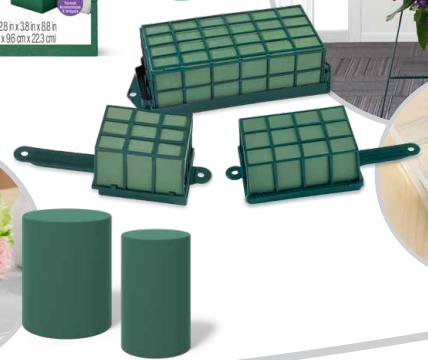

## Desert DryFōM

Desert DryFōM® is perfect for use with delicate dried, preserved or silk stems. It's lightweight and easy to work with for precise stem positioning that holds stems in place. Desert DryFōM is available in green and brown in standard bricks and a variety of shapes and sizes.

## Artesia WetFōM

Artesia WetFōM® is easy to work with – it soaks up water quickly, grips stems securely in place, and can be easily mounted to suit any floral installation project.