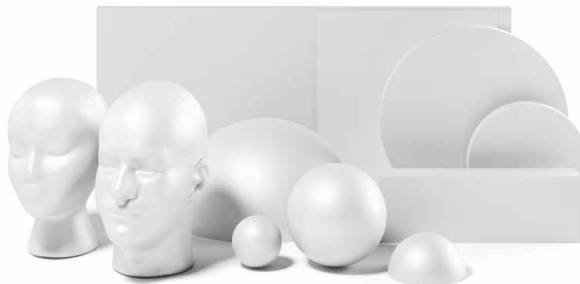

Smooth FōM

SmoothFōM®'s dense, lightweight and smooth structure is great for painting or coating with a broad range of products to create virtually any color or texture.