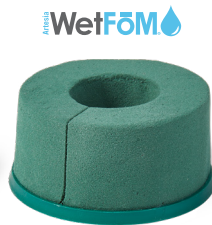

Turn a *Bottle* into a *Bouquet*

Available in three FōM options.

Add a FloraCheers® bouquet to a standard wine bottle to make an unforgettable gift!

Inspired by a viral social media trend but much easier to execute! The FloraCheers! is designed to fit snugly on the neck of a wine bottle or the top cage of a champagne bottle. It fits other narrow neck bottles too, creating the perfect gift!

FloraCheers!®

ITEM NO.	CASE PACK	DESCRIPTION
WBD42GS4/7	7	FloraCheers FloraFōM Bottle Bouquet Disc, 4 pc
RSFC00045S4/7	7	FloraCheers Desert DryFōM Bottle Bouquet Disc, 4 pc
RSFC00042S4/7	7	FloraCheers Artesia WetFōM Bottle Bouquet Disc, 4 pc

FloraFōM
by PolyRenew

1.8 in x 3.8 in

Desert DryFōM

1.7 in x 3.7 in

Artesia WetFōM

1.7 in x 3.7 in

The slit in FloraFōM and Desert DryFōM options allows you to easily add a card!

Remove arrangement and display as a centerpiece while you toast.
Cheers!