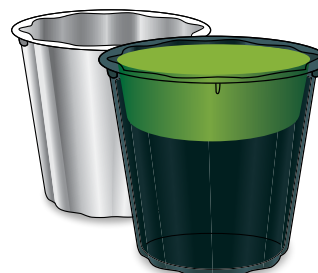

ITEM NO.	CASE PACK	DESCRIPTION
FNUS500GRNU/24	24	6.6 x 7.75" Floral Design Container - Green
FNUS500WHU/24	24	6.6 x 7.75" Floral Design Container - White
*PI36GUS500/20	20	3 x 5.75 x 6.5" Floral Container Insert - Green

*insert fits lower inside container

ITEM NO.	CASE PACK	DESCRIPTION
FNUS600GRNU/24	24	7.5 x 8.8" Floral Design Container - Green
FNUS600WHU/24	24	7.5 x 8.8" Floral Design Container - White
*PI36GUS500/20	20	3 x 5.75 x 6.5" Floral Container Insert - Green

ITEM NO.	CASE PACK	DESCRIPTION
FNUS700GRNU/12	12	9 x 9.9" Floral Design Container - Green
FNUS700WHU/12	12	9 x 9.9" Floral Design Container - White
PI39GUS700/9	9	3 x 7.25 x 8" Floral Container Insert - Green

Each container has molded hooks included on the underside of the lip to attach wire or ribbon securely.

FōM is designed to fit firmly into container opening.

Leaves room in the bottom for weighting materials like rocks, sand, or cement.