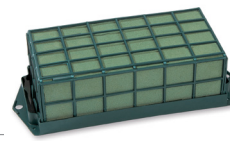

Design Cages - Green

Create beautiful, flower displays and arrangements with a Floral Design Cage. The open cage fits standard sized WetFōM and DryFōM bricks perfectly, or select a pre-filled cage for easy arranging. The high-quality plastic adds extra support for heavier arrangements and includes a hole on top to hang and display.

ITEM NO.	CASE PACK	DESCRIPTION
FNUS14WFU/12	12	3.3 x 3.4 x 9.7" Floral Cage Arranger w/ Artesia WetFōM - Green
FNUS02WFU/12	12	3.5 x 5.1 x 12.4" Floral Cage Arranger w/ Artesia WetFōM - Green
FNUS01WFU/12	12	3.25 x 4.75 x 9.5" Floral Cage Arranger w/ Artesia WetFōM - Green
FNUS08WFU/6	6	3.7 x 7 x 12.75" Floral Cage Arranger w/ Artesia WetFōM - Green
FNUS16WOU/24	24	3.5 x 5 x 9.25" Empty Floral Cage Arranger - Green
FNUS15WOU/24	24	4.5 x 5.5 x 9" Empty Floral Cage Arranger - Green