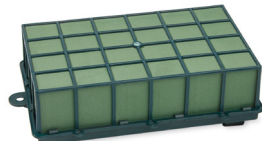

Design Cages - Green

Create beautiful, flower displays and arrangements with a Floral Design Cage. The open cage fits standard sized WetFōM and DryFōM bricks perfectly, or select a pre-filled cage for easy arranging. The high-quality plastic adds extra support for heavier arrangements and includes a hole on top to hang and display.

ITEM NO.	CASE PACK	DESCRIPTION
FNUS14WFU/12	12	3.3 x 3.4 x 9.7" Floral Cage Arranger w/ Artesia WetFōM - Green
FNUS02WFU/12	12	3.5 x 5.1 x 12.4" Floral Cage Arranger w/ Artesia WetFōM - Green
FNUS01WFU/12	12	3.25 x 4.75 x 9.5" Floral Cage Arranger w/ Artesia WetFōM - Green
FNUS08WFU/6	6	3.7 x 7 x 12.75" Floral Cage Arranger w/ Artesia WetFōM - Green
FNUS16WOU/24	24	3.5 x 5 x 9.25" Empty Floral Cage Arranger - Green
FNUS15WOU/24	24	4.5 x 5.5 x 9" Empty Floral Cage Arranger - Green