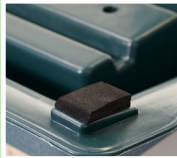

Features no-slip grips to ensure a secure display without scratching.