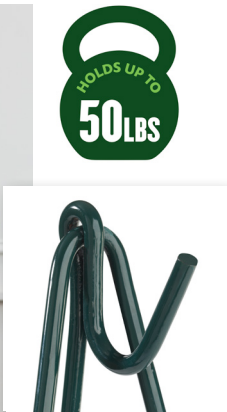

Scan for more information on our complete product line and for additional floral design project ideas.