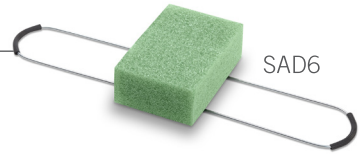

Tombstone Huggers

Tombstone huggers come with FloraFōM pre-attached. The durable, aluminum frame bends easily to fit most tombstones and includes rubber, non-slip grips that won't scratch the tombstone surface.

ITEM NO.	CASE PACK	DESCRIPTION
SAD6/24	24	2.3 x 5.9 x 17.3" Tombstone Hugger w/ Green FloraFōM Block - Galvanized Steel
SAD9/24	24	2.3 x 9 x 17.3" Tombstone Hugger w/ Green FloraFōM Block - Galvanized Steel
SAD12/24	24	2.6 x 12 x 17.3" Tombstone Hugger w/ Green FloraFōM Block - Galvanized Steel