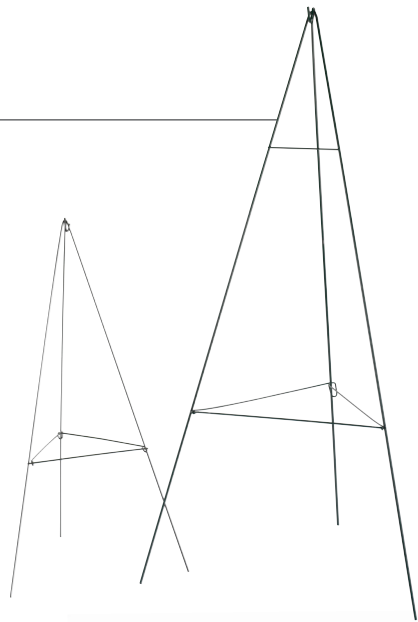

Aquatainer® Design Trays

ITEM NO.	CASE PACK	DESCRIPTION
FNUS00001/24	24	2 x 4.7 x 7.1" Thermoform Design Tray - Green
FNUS00002/24	24	2.7 x 5.3 x 8.8" Thermoform Design Tray - Green
FNUS00003/24	24	1.9 x 4.7 x 10.8" Thermoform Design Tray - Green
FNUS00004/24	24	1.8 x 5.2 x 19.6" Thermoform Design Tray - Green

Design Bowls

ITEM NO.	CASE PACK	DESCRIPTION
FNUS73U/48	48	2 x 6" Floral Design Bowl - Green
FNUS78U/48	48	2 x 9" Floral Design Bowl - Green

Easels - Green

ITEM NO.	CASE PACK	DESCRIPTION
Ask your sales representative for updated part numbers.	25	18" Wire Easel, Green
	25	24" Wire Easel, Green
	25	27" Wire Easel, Green
	25	30" Wire Easel, Green
	25	36" Wire Easel, Green
	20	42" Wire Easel, Green
	20	48" Wire Easel, Green
	20	54" Wire Easel, Green
	20	60" Wire Easel, Green
	10	66" Wire Easel, Green
	10	72" Wire Easel, Green

Easels, Heavy-Duty - Green

FloraCraft® heavy-duty wire easels provide a firm foundation for over-sized arrangements, picture frames, and other hefty items. You can trust the Mighty Diesel Easel to hold objects up to 50 lbs. The sturdy frame is also designed to fold for easy transport.