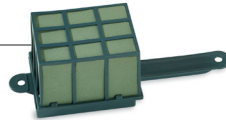

Design Cages - Green

Create beautiful, flower displays and arrangements with a Floral Design Cage. The open cage fits standard sized WetFōM and DryFōM bricks perfectly, or select a pre-filled cage for easy arranging. The high-quality plastic adds extra support for heavier arrangements and includes a hole on top to hang and display.

ITEM NO.	CASE PACK	DESCRIPTION
FNUS14WFU/12	12	3.3 x 3.4 x 9.7" Floral Cage Arranger w/ Artesia WetFōM - Green
FNUS02WFU/12	12	3.5 x 5.1 x 12.4" Floral Cage Arranger w/ Artesia WetFōM - Green
FNUS01WFU/12	12	3.25 x 4.75 x 9.5" Floral Cage Arranger w/ Artesia WetFōM - Green
FNUS08WFU/6	6	3.7 x 7 x 12.75" Floral Cage Arranger w/ Artesia WetFōM - Green
FNUS16WOU/24	24	3.5 x 5 x 9.25" Empty Floral Cage Arranger - Green
FNUS15WOU/24	24	4.5 x 5.5 x 9" Empty Floral Cage Arranger - Green